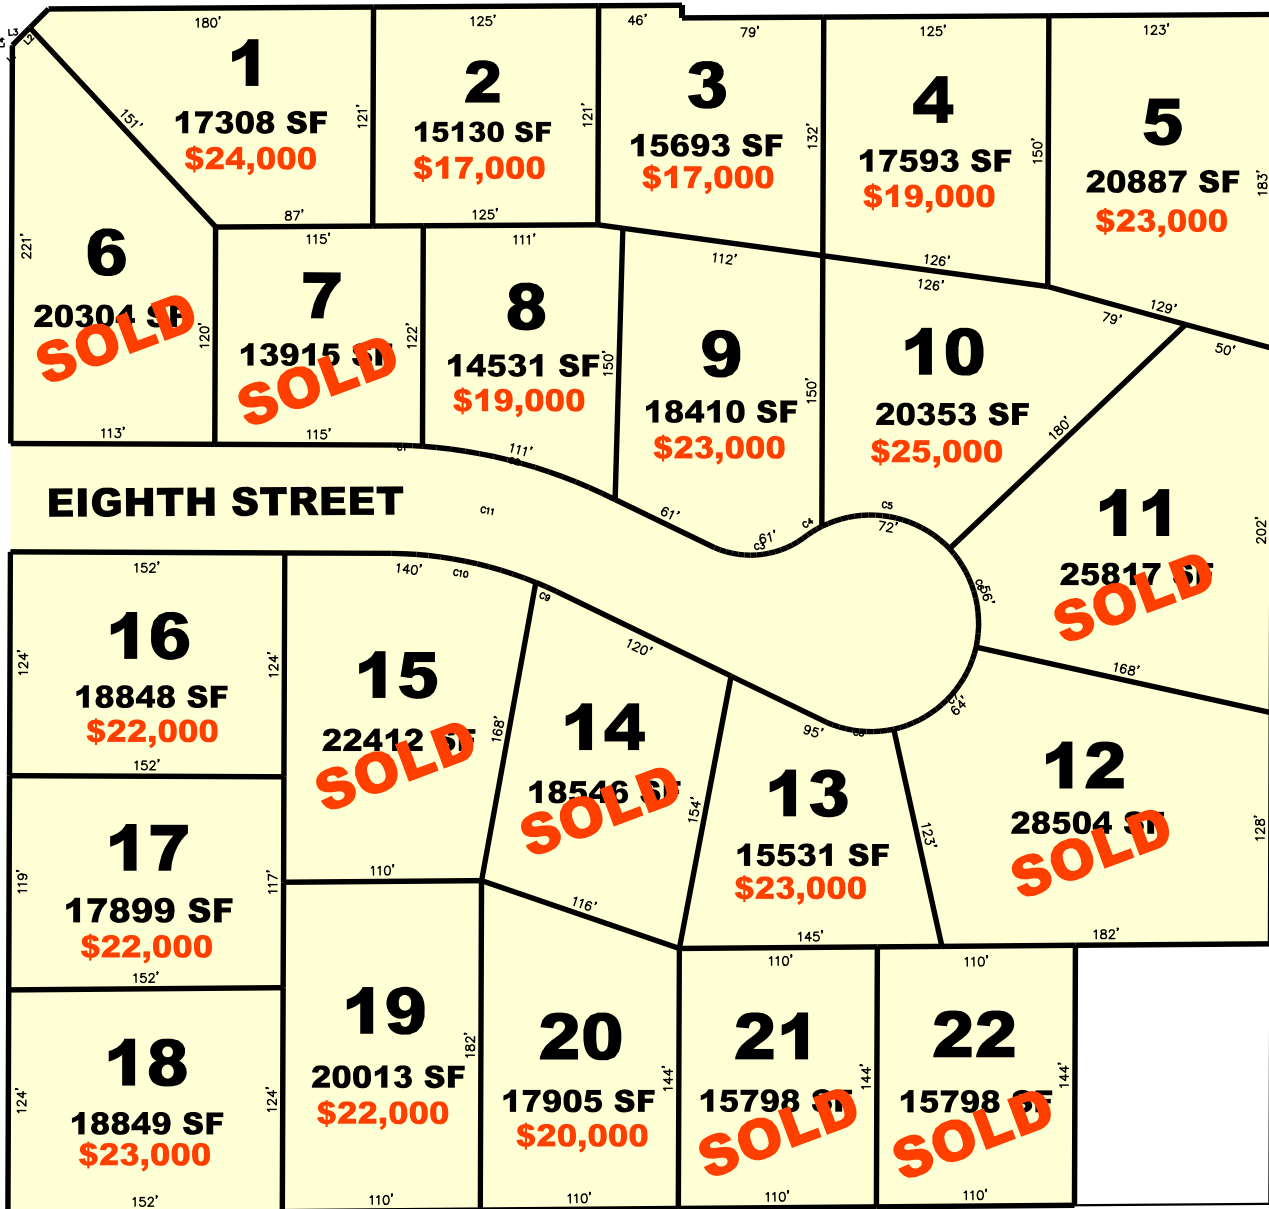

ELEMENTARY PARK SUBDIVISION

CITY OF STROMSBURG, NEBRASKA

NINTH STREET

EKELEY STREET

PARK STREET

EIGHTH STREET

SEVENTH STREET

NOTE:
 LOT DIMENSIONS ARE ROUNDED.
 FOR EXACT MEASUREMENTS SEE
 SUBDIVISION PLAT