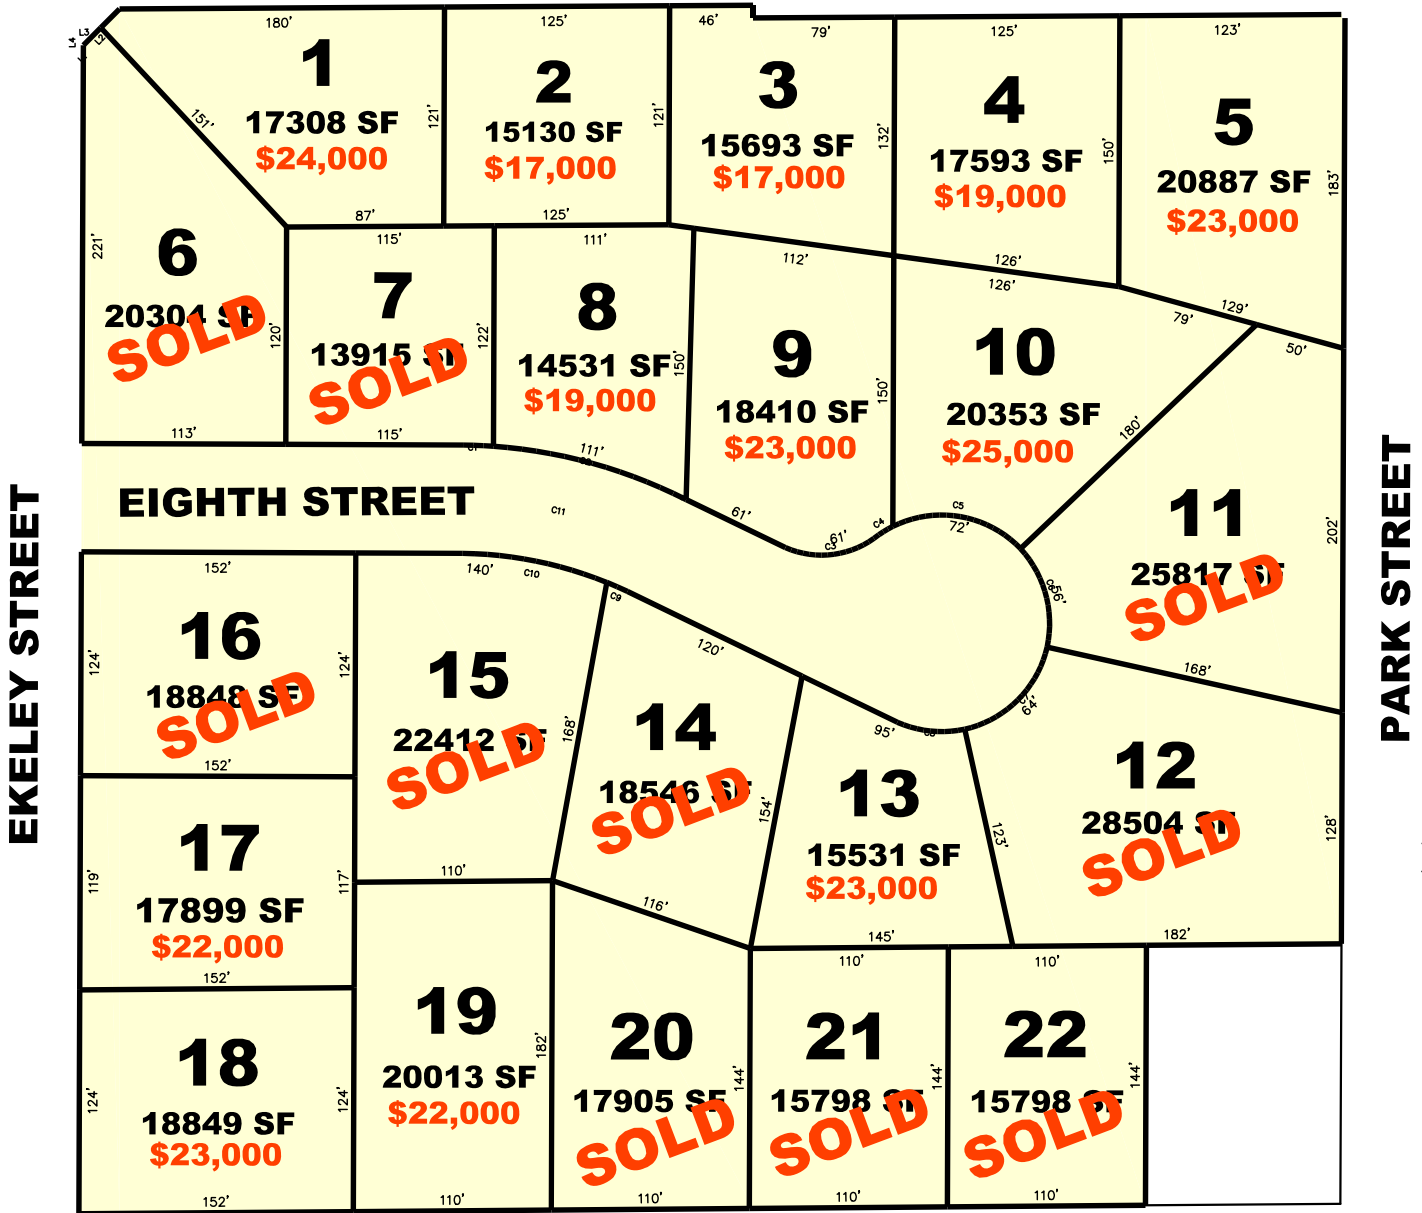

ELEMENTARY PARK SUBDIVISION

CITY OF STROMSBURG, NEBRASKA

NINTH STREET

SEVENTH STREET

NOTE:
LOT DIMENSIONS ARE ROUNDED.
FOR EXACT MEASUREMENTS SEE
SUBDIVISION PLAT